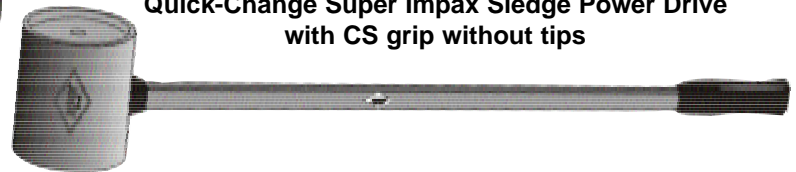

Quick-Change Super Impax Sledge Power Drive with CS grip without tips

Part No.	Description	Head Wt.	Tip Dia.	Handle Length	Grip Style	Std. Pack	Std. Pack Wt.
Quick-Change IMPAX POWER DRIVES - Without Tips							
Use Quick-Change ("QC") Super Soft to Extra Hard Striking Tips - Order Striking Tips separately							
03366	SPI-256SG Impax Power Drive, no tips	4.00 lb	2.50"	14.50"	SG	4	17.00 lb
03371	SPI-256-18SG Impax Power Drive, no tips	4.00 lb	2.50"	18.00"	SG	4	17.50 lb
07607	SPI-306-SG Impax Power Drive, no tips	6.00 lb	3.00"	14.50"	SG	2	13.00 lb
03306	SPI-106 Impax Power Drive, no tips	0.75 lb	1.00"	11.50"	C	6	6.00 lb
03356	SPI-156 Impax Power Drive, no tips	1.00 lb	1.50"	12.50"	C	6	7.00 lb
03360	SPI-206 Impax Power Drive, no tips	2.00 lb	2.00"	13.50"	C	4	9.00 lb
03365	SPI-256 Impax Power Drive, no tips	4.00 lb	2.50"	14.50"	C	4	17.00 lb
03370	SPI-256-18 Impax Power Drive, no tips	4.00 lb	2.50"	18.00"	C	4	17.50 lb
07606	SPI-306 Impax Power Drive, no tips	6.00 lb	3.00"	14.50"	C	2	13.00 lb
Quick-Change IMPAX POWER DRIVE SETS							
02356	SPI-156-S6 Impax Power Drive Set Includes 1 lb. Impax Power Drive with six 1.5" tips (soft, medium, medium-hard, hard, extra-hard, steel) and Carrying Case	1.00 lb	1.50"	12.50"	C	1	3.00 lb
02358	SPI-156-S6 Impax Power Drive Set Includes 1 lb. Impax Power Drive with eight 1.5" tips (super soft, soft, medium, tough, medium-hard, hard, extra-hard, steel) and Carrying Case	1.00 lb	1.50"	12.50"	C	1	3.25 lb
Quick-Change IMPAX SLEDGE POWER DRIVES - Without Tips							
Use Quick-Change ("QC") Soft to Extra Hard Striking Tips - Order Striking Tips separately							
07403	S-402SG Impax Sledge Power Drive Sledge Hammer, no tips	16.00 lb	4.00"	34.00"	SG	1	16.50 lb
07405	S-404SG Impax Sledge Power Drive Sledge Hammer, no tips	20.00 lb	4.00"	34.00"	SG	1	20.50 lb
07402	S-402 Impax Sledge Power Drive Sledge Hammer, no tips	16.00 lb	4.00"	34.00"	CS	1	16.50 lb
07404	S-404 Impax Sledge Power Drive Sledge Hammer, no tips	20.00 lb	4.00"	34.00"	CS	1	20.50 lb