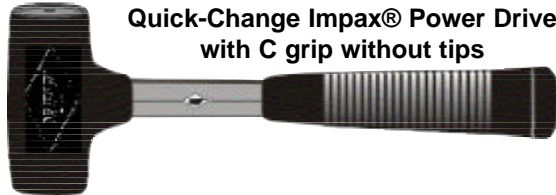

NUPLA® POWER DRIVE®

Dead Blow Hammers

Quick-Change Impax® Power Drive with SG grip without tips

Quick-Change Impax® Power Drive with C grip without tips

Quick-Change Impax Power Drive Sets

Quick-Change Super Impax Sledge Power Drive with CS grip without tips